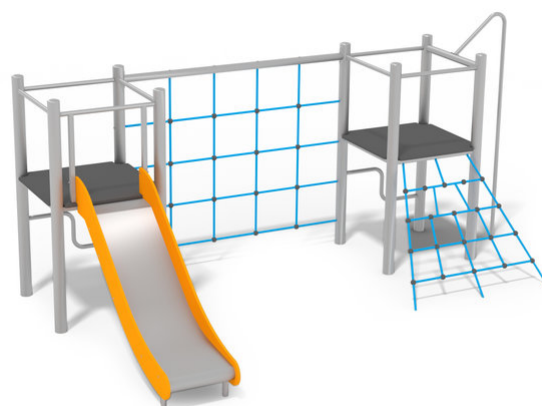

PLAYSET 11313

EAN : 8595655811313

min.safety zone : 32.0 m²

fall height : 1.70 m

agegroup : 3+

dimensions wxhxd : 4,16 x 2,01 x 2,50 m

minimum number of workers : 2

estimated installation time : 6.0 h

Recommended safety surface: rubber tiles, gravel

Certificate of conformity with the standart : ČSN EN 1176-1, EN 1176-3

SPECIFICATION

COMPONENT	PART OF THE COMPONENT	MATERIAL
1 x Stainless steel slide (1,0m)	Sheet	Stainless steel
	Sidewall	HDPE plastic
1 x Sloped climbing net	Rope	Polyester yarn
1 x Classic net	Rope	Polyester yarn
2 x Pedestal without a roof (1,0m)	Supporting column	Stainless steel
	Pedestal	HDPE plastic
1 x Connecting materials	-	Stainless steel