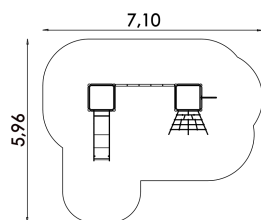

PLAYSET 11313

EAN : 8595655811313

min.safety zone : 32.0 m²

fall height : 1.70 m

agegroup : 3+

dimensions wxhxd : 4,16 x 2,01 x 2,50 m

minimum number of workers : 2

estimated installation time : 6.0 h

Recommended safety surface: rubber tiles, gravel

Certificate of conformity with the standart : ČSN EN 1176-1, EN 1176-3

SPECIFICATION

COMPONENT	PART OF THE COMPONENT	MATERIAL
1 x Stainless steel slide (1,0m)	Sheet	Stainless steel
	Sidewall	HDPE plastic
1 x Sloped climbing net	Rope	Polyester yarn
1 x Classic net	Rope	Polyester yarn
2 x Pedestal without a roof (1,0m)	Supporting column	Stainless steel
	Pedestal	HDPE plastic
1 x Connecting materials	-	Stainless steel