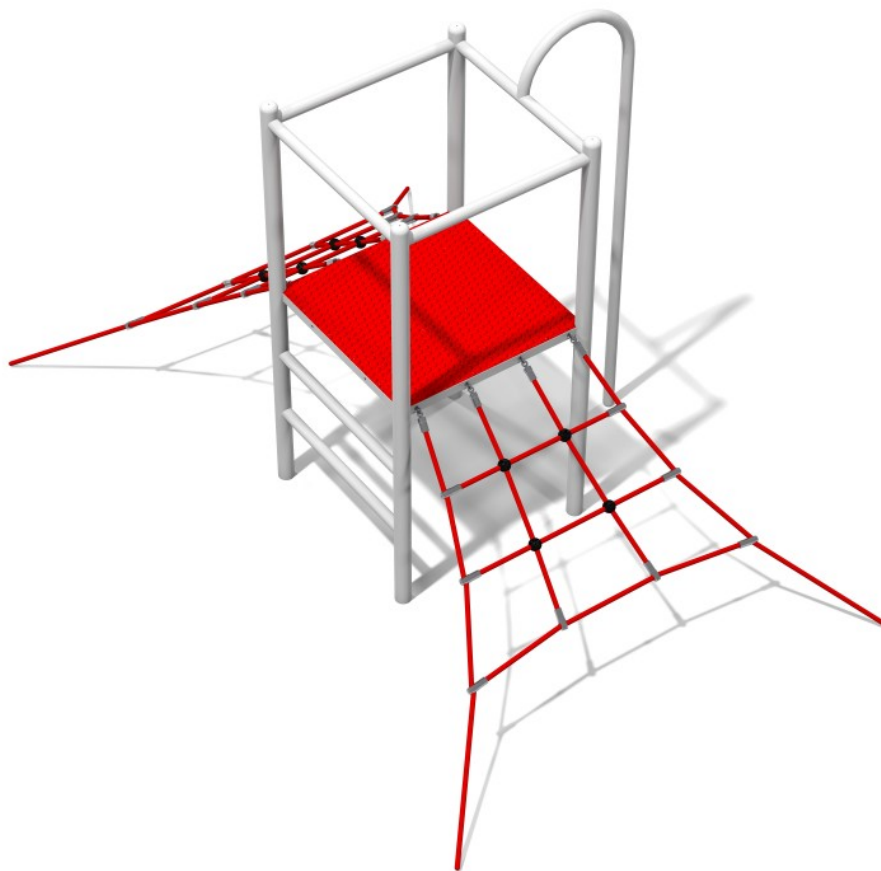

# CACTUS 1

Code: GM41413-T

## Description

One-tower multifunctional climbing set. Construction of the set is gvanized, powder painted and consists of pipes with rounded profile. Floor of the platform covered by PE plate with anti-slip dots. It's equipped with polypropylene 16mm ropes reinforced with steel core.

## Playground device consists of

- 1x tower
- 2x entrance climbing net
- 1x entrance ladder
- 1x fire pipe

## Product details

- Dimensions: 2,93 x 1,84 x 1,80 m
- Safety area: 5,97 x 4,83 m
- Free fall height: 0,9 m
- The height of the platform: 0,9 m
- Age: > 3 years
- Certificate confirming compatibility with norm EN 1176