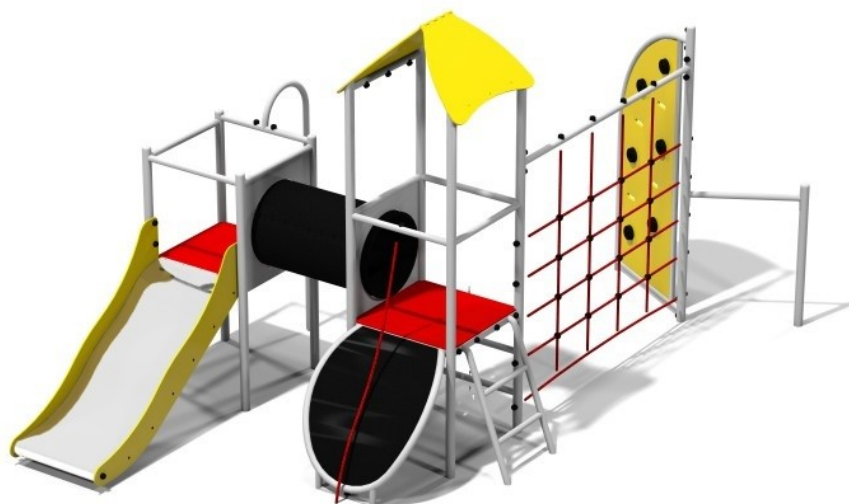

# CAMELLIA

Code: GM424402-T

## Description

Two-towers multifunctional climbing set. Construction of the set is gavanized, powder painted and consists of pipes with rounded profile. Floor of the platforms covered by PE plate with anti-slip dots. It's equipped with polypropylene 16mm ropes reinforced with steel core. The slide surface made of stainless steel, sides of the slide made of HDPE material. Optionally plastic slide can be fixed.

## Playground device consists of

- 1x tower with roof
- 1x tower without roof
- 1x wavy slide
- 1x tube tunnel
- 1x net climbing wall
- 1x fire pipe
- 3x entrance ladder
- 1x entrance ramp with supporting rope
- 1x bar for training

## Product details

- Dimensions: 4,7 x 3,09 x 2,86 m
- Safety area: 8,19 x 6,07 m
- Free fall height: 2,0m
- Age: > 3 years
- Certificate confirming compatibility with norm EN 1176

See video for Camellia: