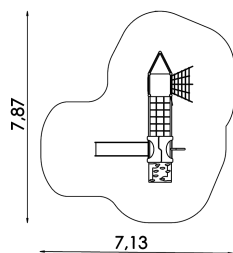

PLAYSET SHIP 11092

EAN : 8595655811092

min.safety zone : 40.0 m²

fall height : 1.30 m

agegroup : 3+

dimensions wxhxd : 4,88 x 3,22 x 3,62 m

minimum number of workers : 4

estimated installation time : 8.0 h

Recommended safety surface: rubber tiles, gravel

Certificate of conformity with the standart : ČSN EN 1176-1, EN 1176-3

SPECIFICATION

COMPONENT	PART OF THE COMPONENT	MATERIAL
1 x Pedestal with a roof (1,3m)	Supporting column	Stainless steel
	Barrier	Stainless steel
	Pedestal	HDPE plastic
	Roof	HDPE plastic
1 x Pedestal without a roof (1,5m)	Supporting column	Stainless steel
	Barrier	Stainless steel
	Pedestal	HDPE plastic
	Board	HDPE plastic
1 x Rope bridge broken in the middle	Supporting column	Stainless steel
	Rope	Polyester yarn
1 x Prow of a ship with interactive board	Supporting column	Stainless steel
	Barrier	Stainless steel
	Pedestal	HDPE plastic
	Board	HDPE plastic
1 x Interactive board	-	HDPE plastic
1 x Stainless steel slide (1,3m)	Sheet	Stainless steel
	Sidewall	HDPE plastic
1 x Pillar with flag	Supporting column	Stainless steel
	Flag	Plastic
1 x Climbing wall	Board	HDPE plastic
	Climbing holds (8 Pcs)	Polyurethane
1 x Sloped climbing net	Rope	Polyester yarn
1 x Abacuses	Barrier	Stainless steel
	Rinds	HDPE plastic
1 x Fire pole	-	Stainless steel
Connecting materials	-	Stainless steel