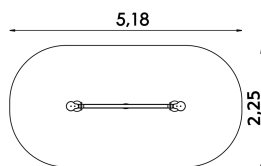

# SEE-SAW SWING 13164

EAN : 8595655813164

min.safety zone : 18.5 m<sup>2</sup>

fall height : 0.60 m

agegroup : 2+

dimensions wxhxd : 3,18 x 0,53 x 0,25 m

minimum number of workers : 2

estimated installation time : 0.0 h

## SPECIFICATION

COMPONENT	PART OF THE COMPONENT	MATERIAL
1 x Construction	-	Stainless steel
2 x Seat	-	HDPE plastic
2 x Rubber buffer	-	Rubber
Connecting materials	-	Stainless steel